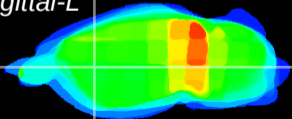

Coronal

Sagittal-R

Sagittal-L

ViBrism: CX24155  
Horizontal

CPU lateral