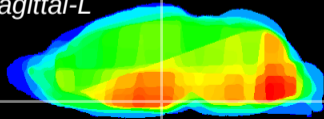

Coronal

Sagittal-R

Sagittal-L

ViBrism: CX24156
Horizontal

VMH