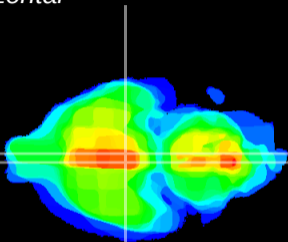

Coronal

Sagittal-R

Sagittal-L

ViBrism: CX24156
Horizontal

VMH