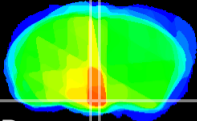

Coronal

Sagittal-R

Sagittal-L

ViBrism: CX24156
Horizontal

VMH