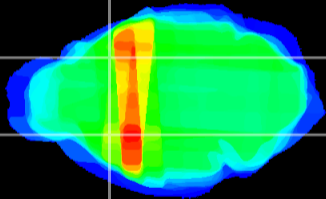

*Coronal*

*Sagittal-R*

*Sagittal-L*

ViBriSm: CX24161  
*Horizontal*

CPU lateral