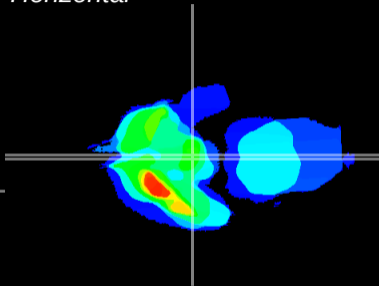

Coronal

Sagittal-R

Sagittal-L

ViBrism: CX24167
Horizontal

ME