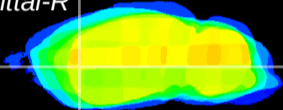

Coronal

Sagittal-R

Sagittal-L

ViBrism: CX24170
Horizontal

CPU lateral