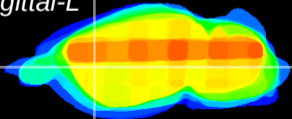

Coronal

Sagittal-R

Sagittal-L

ViBrism: CX24170
Horizontal

CPU lateral