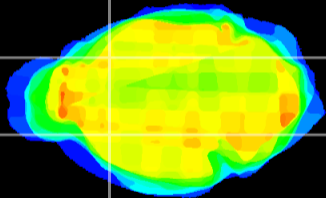

Coronal

Sagittal-R

Sagittal-L

ViBrism: CX24170
Horizontal

CPU lateral