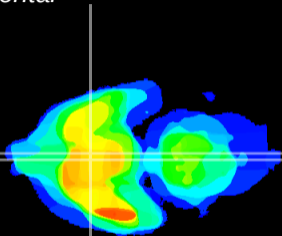

Coronal

Sagittal-R

Sagittal-L

ViBrism: CX24173
Horizontal

SCN