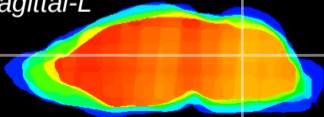

Coronal

Sagittal-R

Sagittal-L

ViBrism: CX24175
Horizontal

Cb nucleus