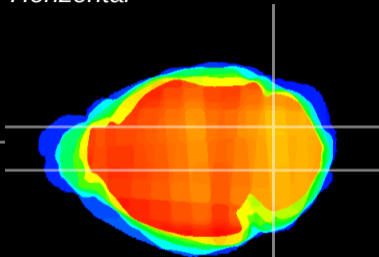

Coronal

Sagittal-R

Sagittal-L

ViBrism: CX24175
Horizontal

Cb nucleus