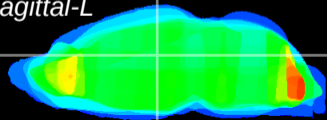

Coronal

Sagittal-R

Sagittal-L

ViBrism: CX24178
Horizontal

Hb