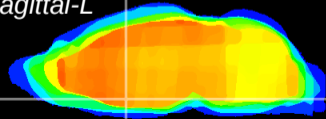

Coronal

Sagittal-R

Sagittal-L

ViBrism: CX24180
Horizontal

MPA