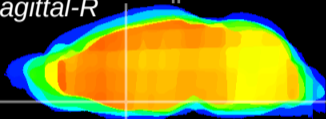

Coronal

Sagittal-R

Sagittal-L

ViBrism: CX24180
Horizontal

MPA