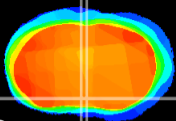

Coronal

Sagittal-R

Sagittal-L

ViBrism: CX24180
Horizontal

MPA