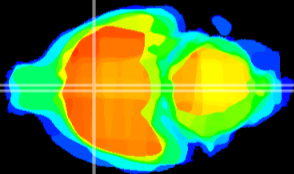

Coronal

Sagittal-R

Sagittal-L

ViBrism: CX24180
Horizontal

MPA