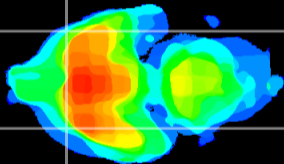

Coronal

Sagittal-R

Sagittal-L

ViBrism: CX24188
Horizontal

Pir