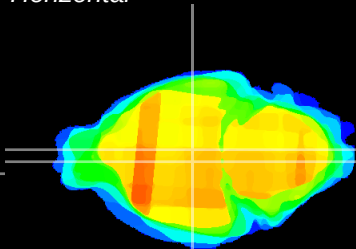

Coronal

Sagittal-R

Sagittal-L

ViBrism: CX24189
Horizontal

DM