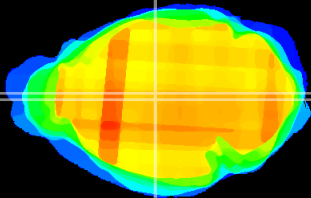

Coronal

Sagittal-R

Sagittal-L

ViBrism: CX24189
Horizontal

MD