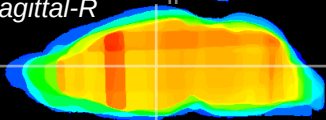

Coronal

Sagittal-R

Sagittal-L

ViBrism: CX24189
Horizontal

MD