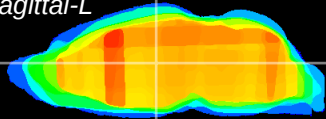

Coronal

Sagittal-R

Sagittal-L

ViBrism: CX24189
Horizontal

MD