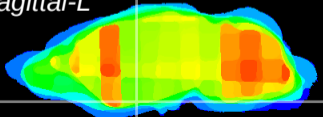

Coronal

Sagittal-R

Sagittal-L

ViBrism: CX24194
Horizontal

S0