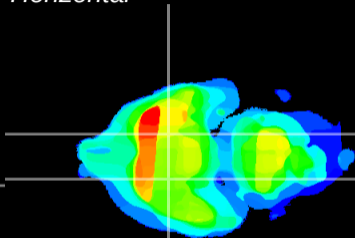

Coronal

Sagittal-R

Sagittal-L

ViBrism: CX24194
Horizontal

S0