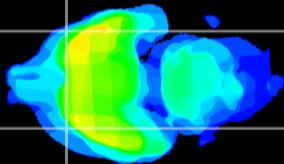

Coronal

Sagittal-R

Sagittal-L

ViBrism: CX24207
Horizontal

Pir