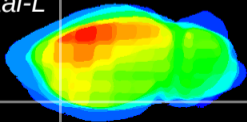

Coronal

Sagittal-R

Sagittal-L

ViBrism: CX24207
Horizontal

Pir