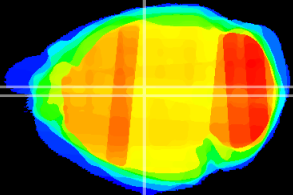

Coronal

Sagittal-R

Sagittal-L

ViBrism: CX24213
Horizontal

Hb