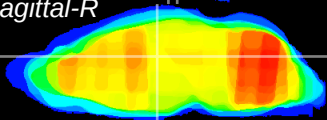

Coronal

Sagittal-R

Sagittal-L

ViBrism: CX24213
Horizontal

Hb