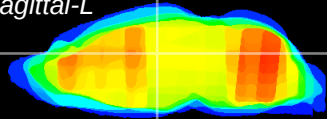

Coronal

Sagittal-R

Sagittal-L

ViBrism: CX24213
Horizontal

Hb