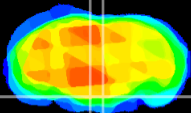

Coronal

Sagittal-R

Sagittal-L

ViBrism: CX24218
Horizontal

Pn