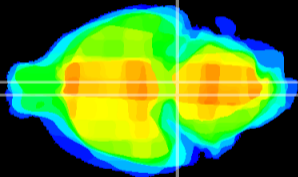

Coronal

Sagittal-R

Sagittal-L

ViBrism: CX24218
Horizontal

Pn