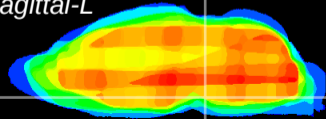

Coronal

Sagittal-R

Sagittal-L

ViBrism: CX24218
Horizontal

Pn