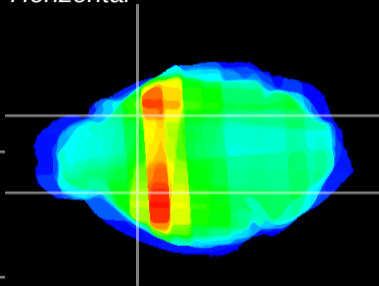

Coronal

Sagittal-R

Sagittal-L

ViBrisM: CX24221  
Horizontal

CPU lateral