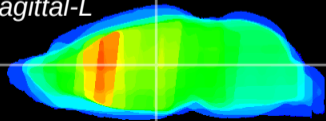

Coronal

Sagittal-R

Sagittal-L

ViBrism: CX24225
Horizontal

MD