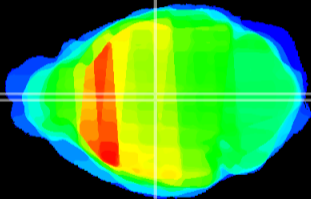

Coronal

Sagittal-R

Sagittal-L

ViBrism: CX24225
Horizontal

MD