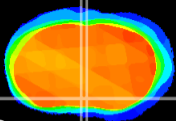

Coronal

Sagittal-R

Sagittal-L

ViBrism: CX24227
Horizontal

MPA