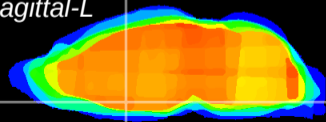

Coronal

Sagittal-R

Sagittal-L

ViBrism: CX24227
Horizontal

MPA