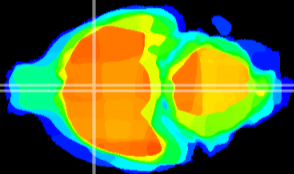

Coronal

Sagittal-R

Sagittal-L

ViBrism: CX24227
Horizontal

MPA