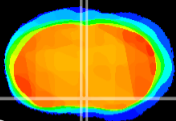

Coronal

Sagittal-R

Sagittal-L

ViBrism: CX24230
Horizontal

MPA