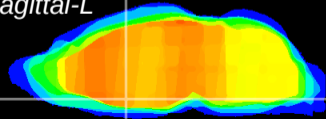

Coronal

Sagittal-R

Sagittal-L

ViBrism: CX24230
Horizontal

MPA