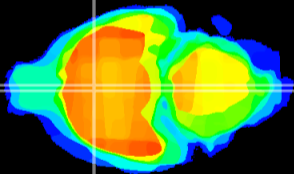

Coronal

Sagittal-R

Sagittal-L

ViBrism: CX24230
Horizontal

MPA