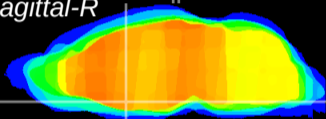

Coronal

Sagittal-R

Sagittal-L

ViBrism: CX24230
Horizontal

MPA