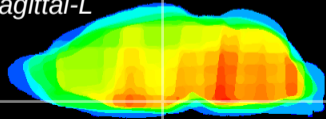

Coronal

Sagittal-R

Sagittal-L

ViBrism: CX24236
Horizontal

VMH