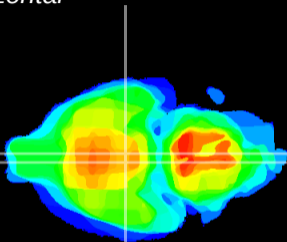

Coronal

Sagittal-R

Sagittal-L

ViBrism: CX24236
Horizontal

VMH