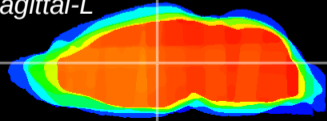

Coronal

Sagittal-R

Sagittal-L

ViBrism: CX24239
Horizontal

MD