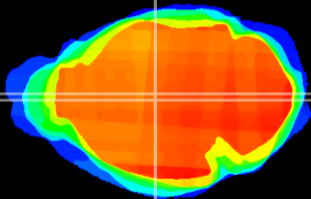

Coronal

Sagittal-R

Sagittal-L

ViBrism: CX24239
Horizontal

MD