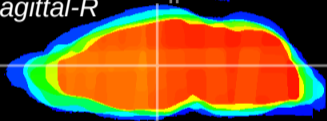

Coronal

Sagittal-R

Sagittal-L

ViBrism: CX24239
Horizontal

MD