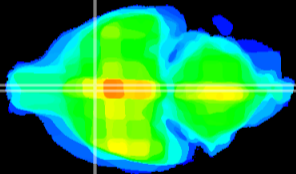

Coronal

Sagittal-R

Sagittal-L

ViBriSM: CX24240
Horizontal

MPA