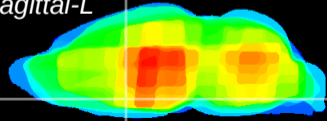

Coronal

Sagittal-R

Sagittal-L

ViBriSM: CX24240
Horizontal

MPA