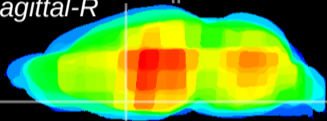

Coronal

Sagittal-R

Sagittal-L

ViBriSM: CX24240
Horizontal

MPA