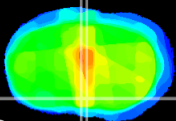

Coronal

Sagittal-R

Sagittal-L

ViBriSM: CX24240
Horizontal

MPA