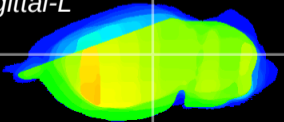

Coronal

Sagittal-R

Sagittal-L

ViBrism: CX24256
Horizontal

LG