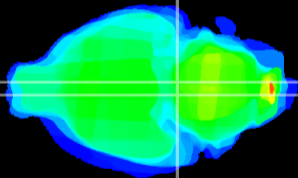

Coronal

Sagittal-R

Sagittal-L

ViBrism: CX24259
Horizontal

Pn