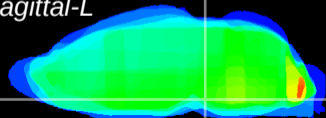

Coronal

Sagittal-R

Sagittal-L

ViBrism: CX24259
Horizontal

Pn