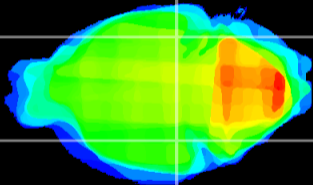

Coronal

Sagittal-R

Sagittal-L

ViBrism: CX24267
Horizontal

ventral S