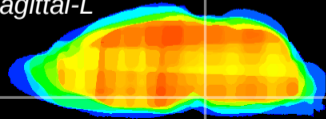

Coronal

Sagittal-R

Sagittal-L

ViBrism: CX24268
Horizontal

Pn