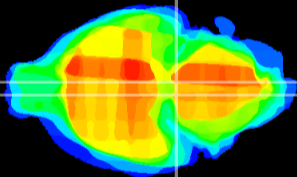

Coronal

Sagittal-R

Sagittal-L

ViBrism: CX24268
Horizontal

Pn