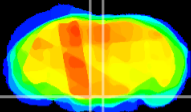

Coronal

Sagittal-R

Sagittal-L

ViBrism: CX24268
Horizontal

Pn