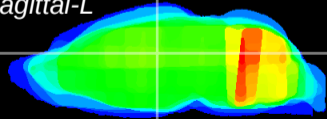

Coronal

Sagittal-R

Sagittal-L

ViBrism: CX24270
Horizontal

Hb