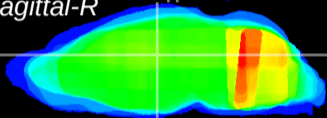

Coronal

Sagittal-R

Sagittal-L

ViBrism: CX24270
Horizontal

Hb