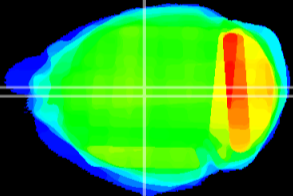

Coronal

Sagittal-R

Sagittal-L

ViBrism: CX24270
Horizontal

Hb