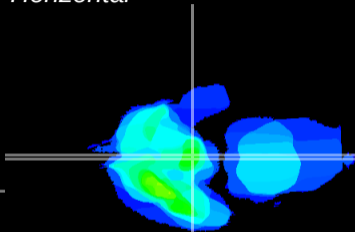

*Coronal*

*Sagittal-R*

*Sagittal-L*

ViBrism: CX24273  
*Horizontal*

ME