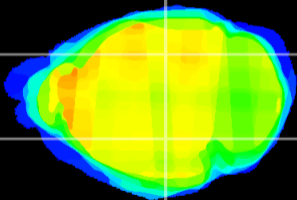

*Coronal*

*Sagittal-R*

*Sagittal-L*

ViBrism: CX24277  
*Horizontal*

LG