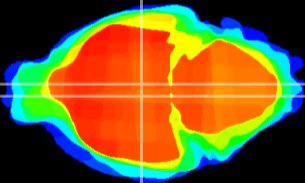

Coronal

Sagittal-R

Sagittal-L

ViBrism: CX24280
Horizontal

DM