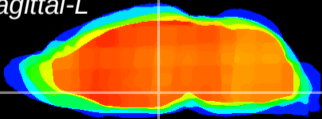

Coronal

Sagittal-R

Sagittal-L

ViBrism: CX24280
Horizontal

DM