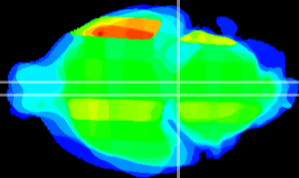

Coronal

Sagittal-R

Sagittal-L

ViBrism: CX24299
Horizontal

Pn