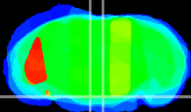

Coronal

Sagittal-R

Sagittal-L

ViBrism: CX24299
Horizontal

Pn