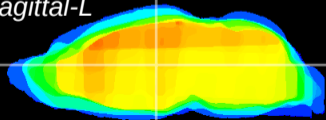

Coronal

Sagittal-R

Sagittal-L

ViBrism: CX24304
Horizontal

MD