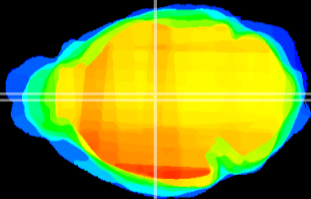

Coronal

Sagittal-R

Sagittal-L

ViBrism: CX24304
Horizontal

MD