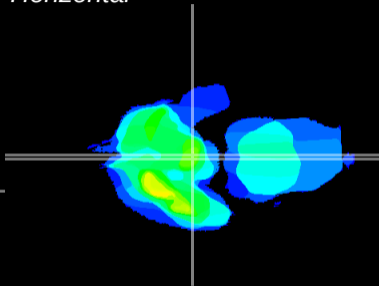

Coronal

Sagittal-R

Sagittal-L

ViBrism: CX24306
Horizontal

ME