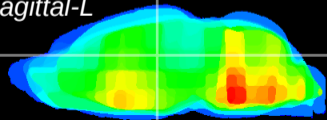

Coronal

Sagittal-R

Sagittal-L

ViBrism: CX24310
Horizontal

Hb