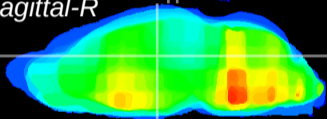

Coronal

Sagittal-R

Sagittal-L

ViBrism: CX24310
Horizontal

Hb