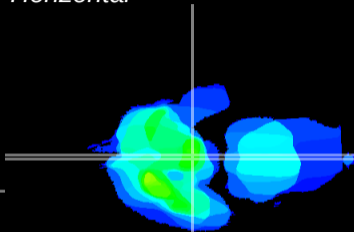

Coronal

Sagittal-R

Sagittal-L

ViBrism: CX24313
Horizontal

ME