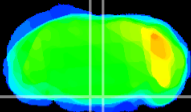

Coronal

Sagittal-R

Sagittal-L

ViBrism: CX24314
Horizontal

Pn