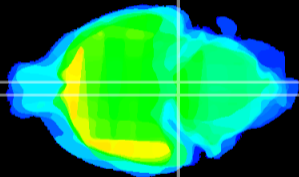

Coronal

Sagittal-R

Sagittal-L

ViBrism: CX24314
Horizontal

Pn