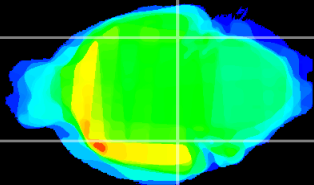

Coronal

Sagittal-R

Sagittal-L

ViBrisM: CX24314
Horizontal

ventral S