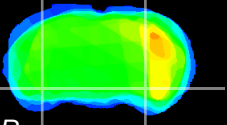

Coronal

Sagittal-R

Sagittal-L

ViBrisM: CX24314
Horizontal

ventral S