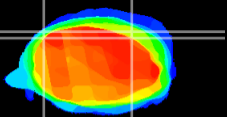

Coronal

Sagittal-R

Sagittal-L

ViBrism: CX24315
Horizontal

Cb lobe