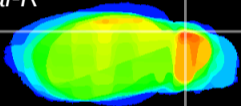

Coronal

Sagittal-R

Sagittal-L

ViBrism: CX24315
Horizontal

Cb lobe