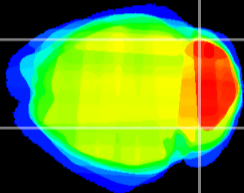

Coronal

Sagittal-R

Sagittal-L

ViBrism: CX24315
Horizontal

Cb lobe