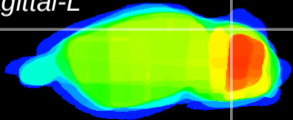

Coronal

Sagittal-R

Sagittal-L

ViBrism: CX24315
Horizontal

Cb lobe