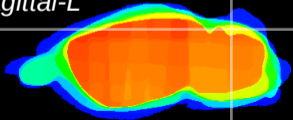

Coronal

Sagittal-R

Sagittal-L

ViBrism: CX24330
Horizontal

Cb lobe