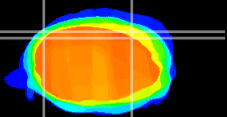

Coronal

Sagittal-R

Sagittal-L

ViBrism: CX24330
Horizontal

Cb lobe