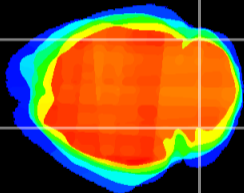

Coronal

Sagittal-R

Sagittal-L

ViBrism: CX24330
Horizontal

Cb lobe