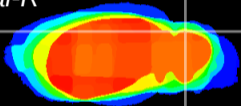

Coronal

Sagittal-R

Sagittal-L

ViBrism: CX24330
Horizontal

Cb lobe