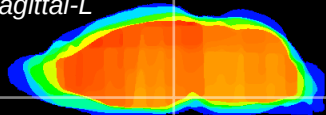

Coronal

Sagittal-R

Sagittal-L

ViBrism: CX24330
Horizontal

M