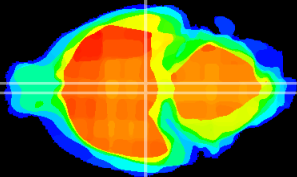

Coronal

Sagittal-R

Sagittal-L

ViBrism: CX24330
Horizontal

M