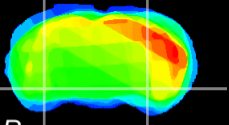

Coronal

Sagittal-R

Sagittal-L

ViBrism: CX24333
Horizontal