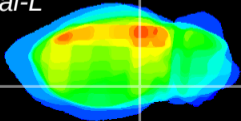

Coronal

Sagittal-R

Sagittal-L

ViBrism: CX24333
Horizontal