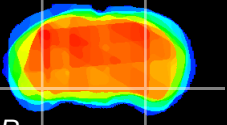

Coronal

Sagittal-R

Sagittal-L

ViBrism: CX24343
Horizontal

ventral S