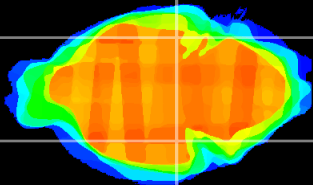

Coronal

Sagittal-R

Sagittal-L

ViBrism: CX24343
Horizontal

ventral S