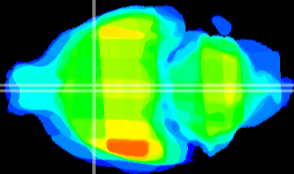

Coronal

Sagittal-R

Sagittal-L

ViBrism: CX24366
Horizontal

MPA