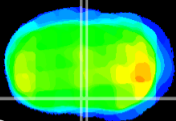

Coronal

Sagittal-R

Sagittal-L

ViBrism: CX24366
Horizontal

MPA