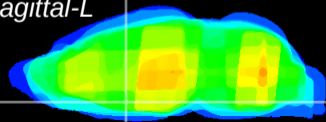

Coronal

Sagittal-R

Sagittal-L

ViBrism: CX24366
Horizontal

MPA