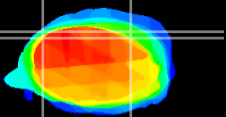

Coronal

Sagittal-R

Sagittal-L

ViBrism: CX24367
Horizontal

Cb lobe