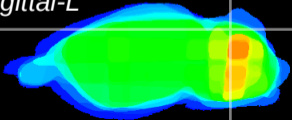

Coronal

Sagittal-R

Sagittal-L

ViBrism: CX24367
Horizontal

Cb lobe