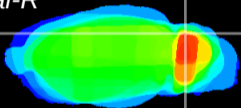

Coronal

Sagittal-R

Sagittal-L

ViBrism: CX24367
Horizontal

Cb lobe