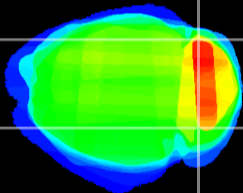

Coronal

Sagittal-R

Sagittal-L

ViBrism: CX24367
Horizontal

Cb lobe