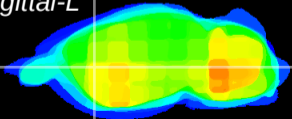

Coronal

Sagittal-R

Sagittal-L

ViBrisM: CX24373
Horizontal

CPU lateral