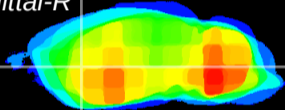

Coronal

Sagittal-R

Sagittal-L

ViBrisM: CX24373
Horizontal

CPU lateral