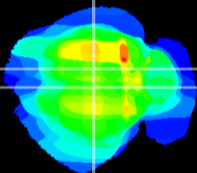

Coronal

Sagittal-R

Sagittal-L

ViBrism: CX24377
Horizontal

RS