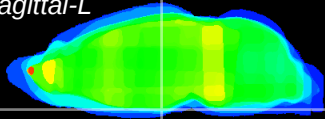

Coronal

Sagittal-R

Sagittal-L

ViBrism: CX24382
Horizontal

ME