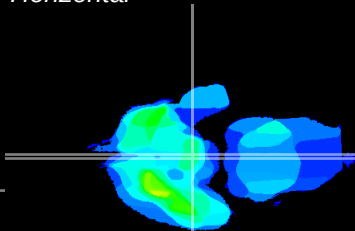

Coronal

Sagittal-R

Sagittal-L

ViBrism: CX24382
Horizontal

ME