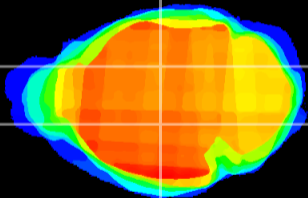

Coronal

Sagittal-R

Sagittal-L

ViBrism: CX24384
Horizontal

VPM/VPL