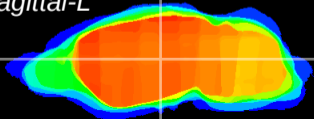

Coronal

Sagittal-R

Sagittal-L

ViBrism: CX24384
Horizontal

VPM/VPL