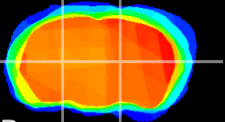

Coronal

Sagittal-R

Sagittal-L

ViBrism: CX24384
Horizontal

VPM/VPL