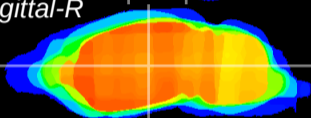

Coronal

Sagittal-R

Sagittal-L

ViBrism: CX24384
Horizontal

VPM/VPL