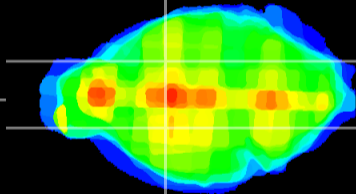

Coronal

Sagittal-R

Sagittal-L

ViBrism: CX24392
Horizontal

GP