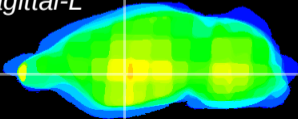

Coronal

Sagittal-R

Sagittal-L

ViBrism: CX24392
Horizontal

GP