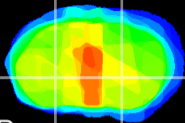

Coronal

Sagittal-R

Sagittal-L

ViBrism: CX24392
Horizontal

GP